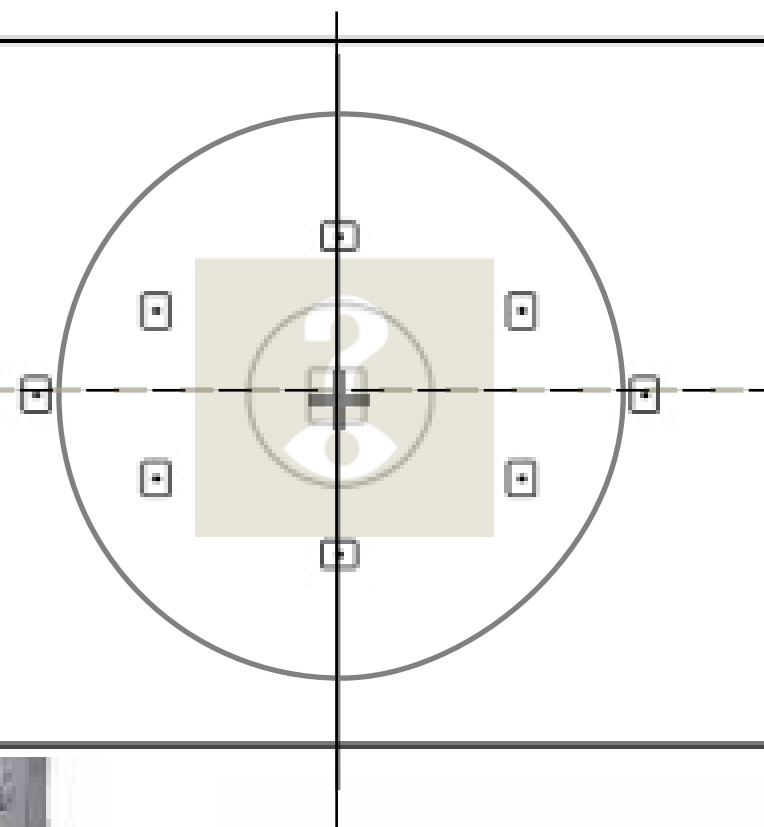

# 3

ferme le «pop-up zoom» 1 img

😞18

+

a voté!

#212121	TEXT / ICONS	#8D8D8D	DEVICE COLOR
#FFB3B	PRIMARY COLOR	#757575	SECONDARY TEXT
#FF9C4	LIGHT PRIMARY COLOR	#5b523f	PRIMARY TEXT
#FBC02D	DARK PRIMARY COLOR	#FFC107	ACCENT COLOR